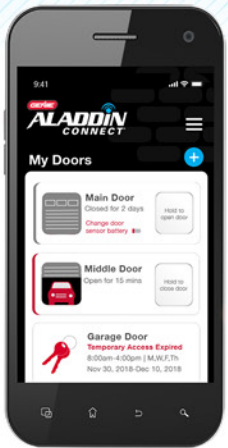

PROFESSIONAL LINE

Connected Pro Series

MODEL 3120

Belt or Chain Drive
Garage Door Opener

Battery Backup Capable

Highlights

- **Smart Garage Capabilities**
Integrated Wi-Fi provides multiple benefits such as:
 - » **Security** – Instantly know if someone is operating your garage door without permission
 - » **Convenience** – Open your door for family members, deliveries or service providers from anywhere with your smart device.
 - » **Tracking** – Know both the date and time of each operation of your garage door.
- **Durable, reliable performance** – The strong DC motor operates most properly balanced residential sectional doors up to 10' high. Model 3120 has an opening speed of 7.0" per second*.
- **Battery Backup Capable** – Don't get locked outside the garage when the power goes out! The optional battery unit can easily be added to your opener.
- **GenieSense™ Monitoring** – Automatic force profiling and diagnostic technology improves safety by stopping operation when significant changes occur.
- **Soft Start & Stop Control** – DC technology allows your door to begin and end its movement smoothly instead of abruptly whenever you operate it, creating less noise and less wear on the door.
- **Smart Lighting** – The Model 3120 comes with lighting on each side of the powerhead to help spread light around the entire garage.
- **Dependability** – The quality built into a Model 3120 is backed by a 15-Year motor and 15-Year belt drive rail Limited Warranties^o (5-Year chain drive rail).